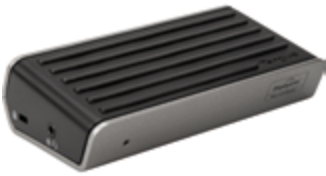

Universal USB 3.0 DV4K Docking Station with Power

DOCK180USZ | \$249.99

- Supports dual 4K Ultra HD monitor video via 2 DisplayPort™ (DP 1.2a) and 2 HDMI (HDMI 2.0) ports
- Power Delivery 2.0 provides up to 60W charging
- Thunderbolt™ 3 compatible
- 1 USB-C device port (USB 3.0 data only)

USB-C Travel Dock

DOCK411USZ | \$79.99

- Host-powered 90 mm tethered USB-C DisplayPort™ Alt-Mode (compatible with Thunderbolt™ 3) host connection
- VGA up to 2048 x 1152 60Hz or HDMI 2.0 up to 4096 x 2160 30Hz 24 bpp monitor connection
- 1 USB 3.1 Gen 1 5Gbps (USB 3.0) Type-A port
- 1 RJ45 Gigabit Ethernet port

VersaLink™ Universal USB 3.0 Travel Dock

DOCK110USZ | \$79.99

- Compact, smartphone-size dock weighs less than 5.5 ounces
- VGA video port with 2048 x 1152 at 60 FPS resolution
- HDMI video port with 2560 x 1440 at 50 FPS resolution
- Gigabit Ethernet port for secure, wire speed Ethernet access